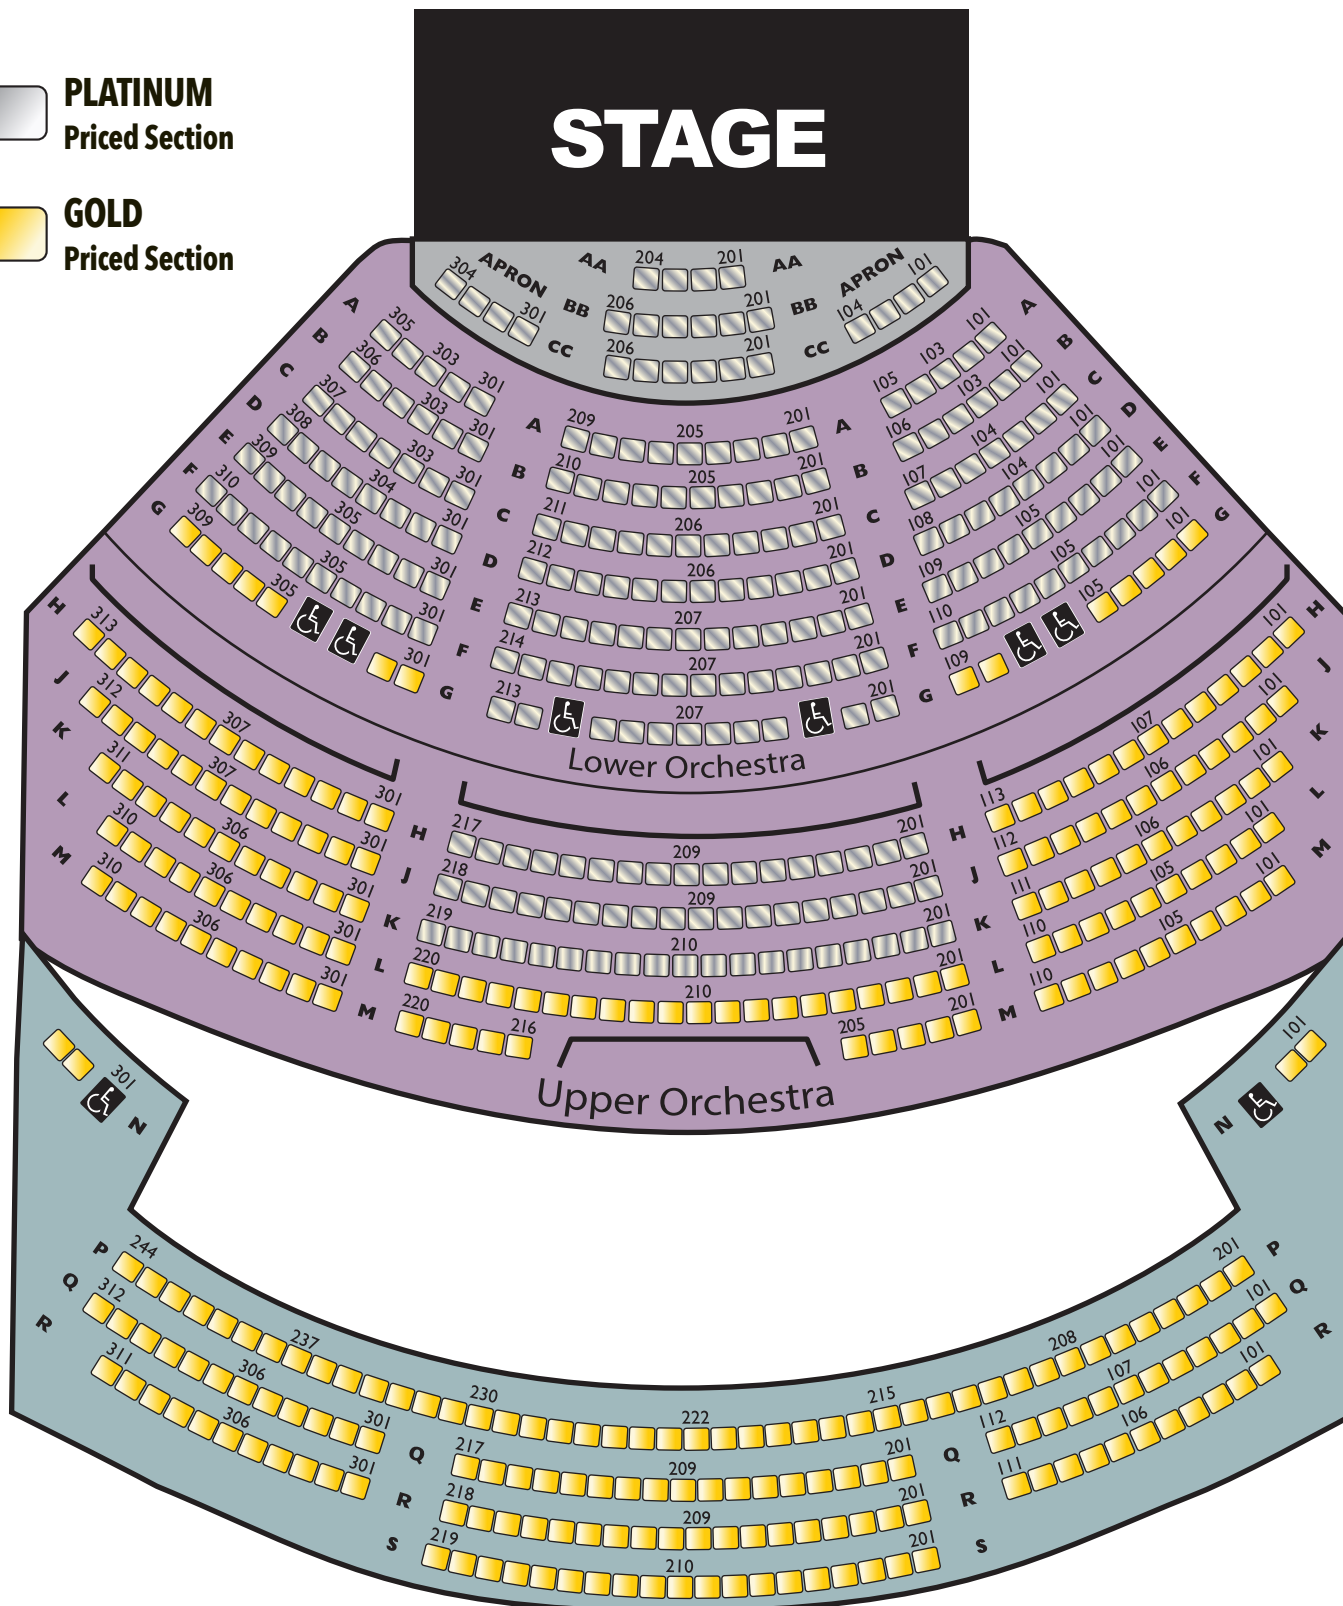

LEWIS FAMILY PLAYHOUSE SEATING CHART

-  **PLATINUM**
Priced Section
-  **GOLD**
Priced Section

APRON SEATING AVAILABLE FOR SELECT PERFORMANCES,
PLEASE REFER TO THE SHOW DESCRIPTION FOR AVAILABILITY