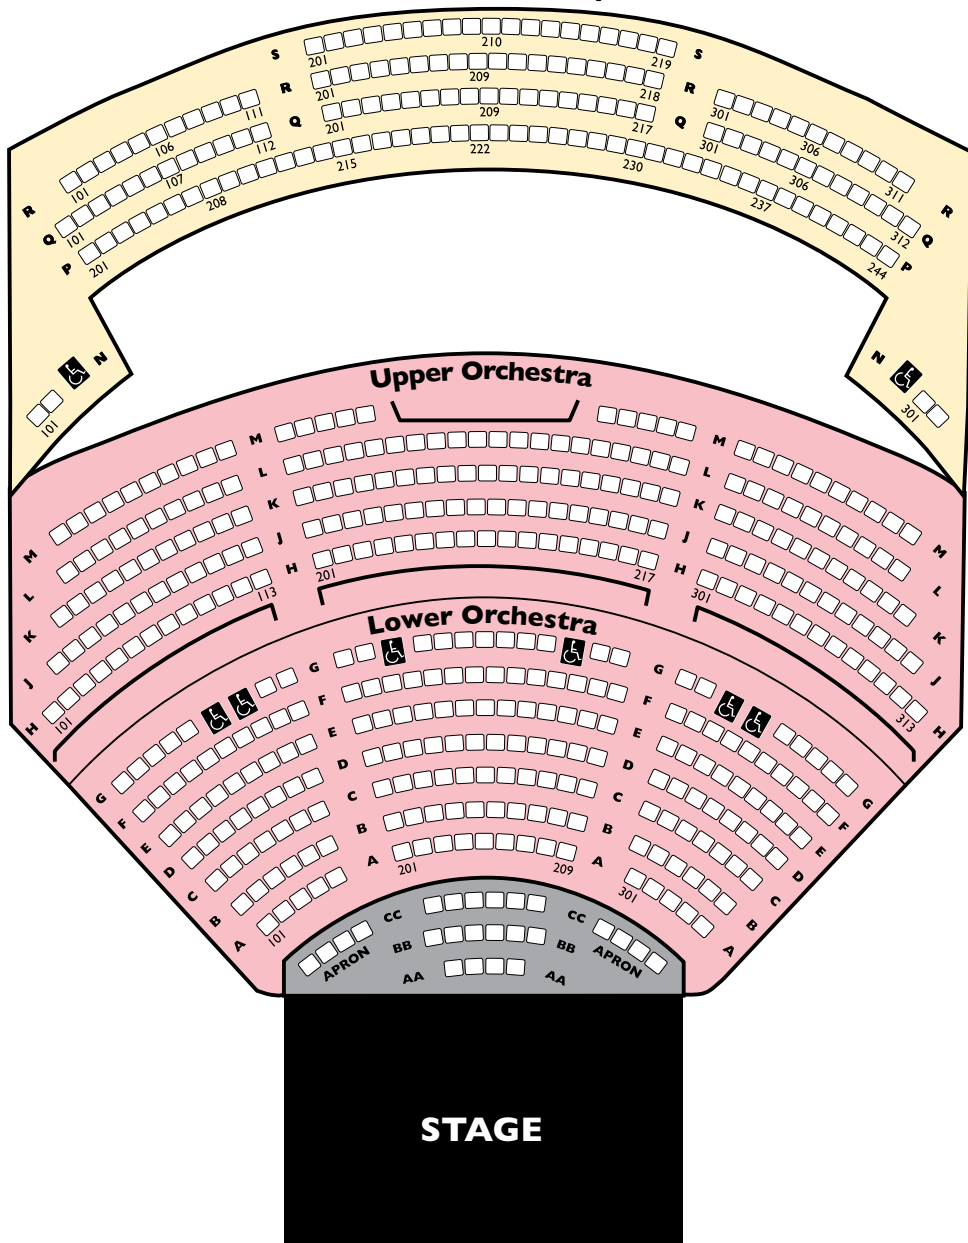

# LEWIS FAMILY PLAYHOUSE SEATING CHART

## 2nd Floor Balcony

APRON SEATING AVAILABLE FOR SELECT PERFORMANCES,  
PLEASE REFER TO THE SHOW DESCRIPTION FOR AVAILABILITY